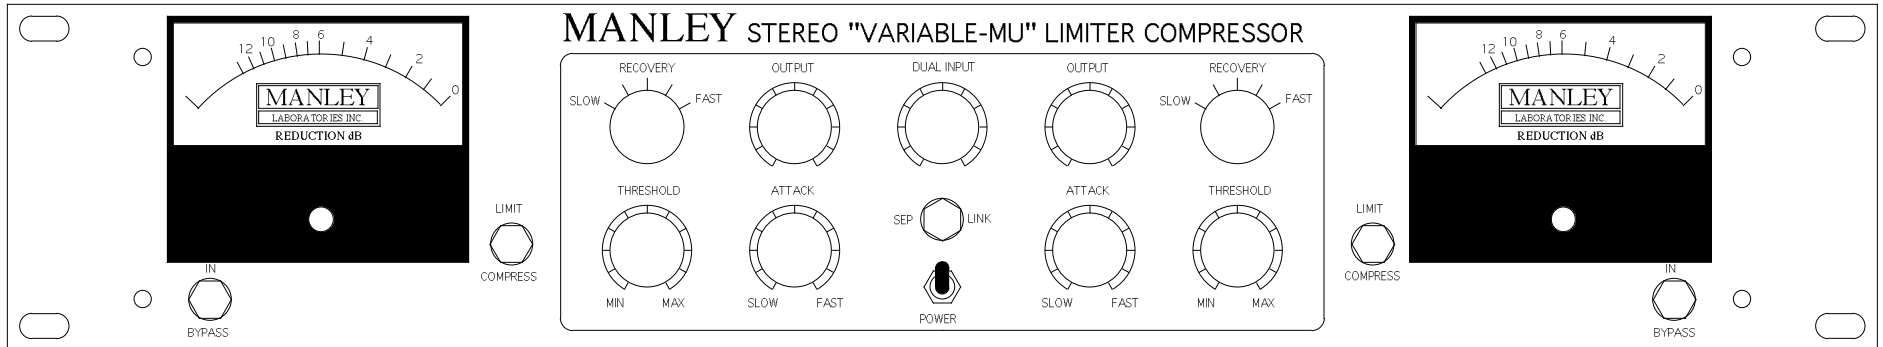

ARTIST .....

MIC NOTES .....

DATE .....

SONG .....

INSTRUMENT / TRACK .....

ENGINEER .....