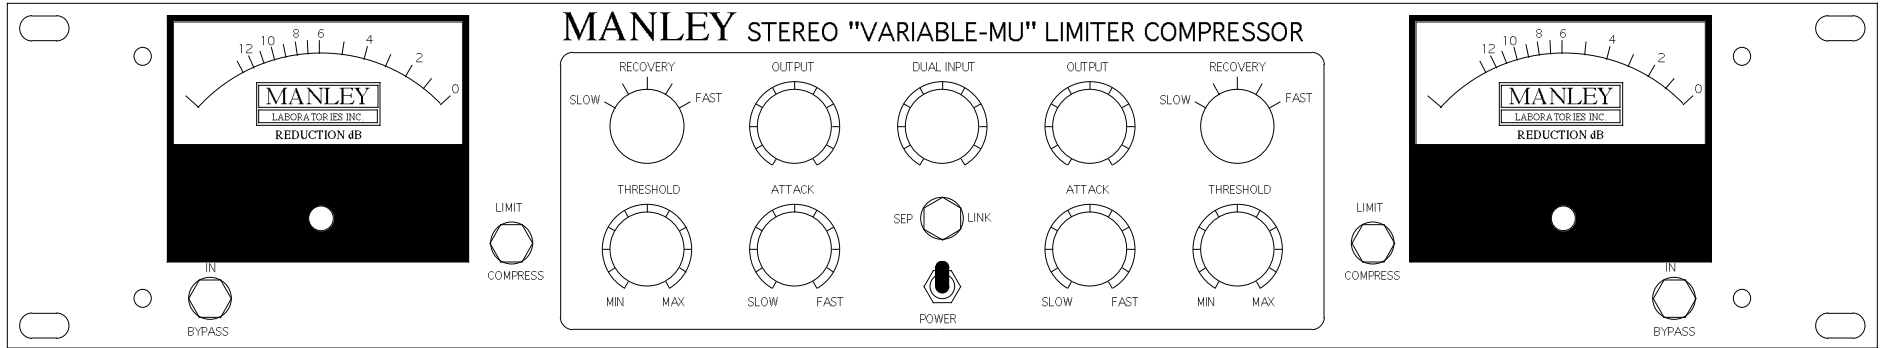

TEMPLATE FOR MANLEY VARIABLE MU LIMITER COMPRESSOR
PHOTO-COPY THIS PAGE AND STORE YOUR SETTINGS WITH THE TAPES OR OTHER SESSION NOTES

STUDIO

NOTES

ARTIST

MIC NOTES

DATE

SONG

INSTRUMENT / TRACK